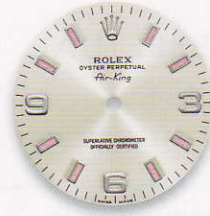

D I A L S 2 0 1 1 / 1 2

scanned by www.r1-x.de

ROLEX

114200 - 114234

blue arab 3-6-9

pink arab 3-6-9

silver arab 3-6-9

silver arab
3-6-9 blue