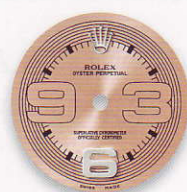

blue enamel
paved hour markers

green enamel
paved hour markers

177200 - 177234

black arab
3-6-9

black arab
3-6-9 pink

blue arab
3-6-9

pink arab
3-6-9

pink arab
3-9 maxi