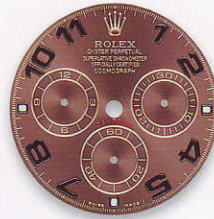

OYSTER PERPETUAL COSMOGRAPH DAYTONA

Ø 40 mm

116505

116515 LN

black/pink

pink/black

chocolate arab

ivory