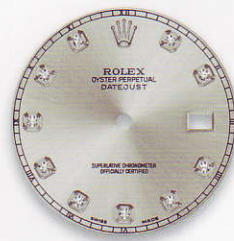

black

blue

blue azzuro
roman

rhodium
arab

white

black roman
hour marker at 9

G
dark rhodium

G
silver