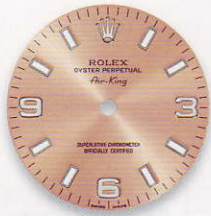

D I A L S 2 0 1 1 / 1 2

scanned by www.r1-x.de

ROLEX

114200 - 114234

blue arab 3-6-9

pink arab 3-6-9

silver arab 3-6-9

silver arab
3-6-9 blue