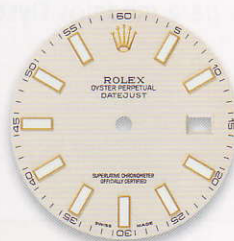

ivory

black roman
hour marker at 9

slate roman
hour marker at 9

G
champagne

G
ivory

OYSTER PERPETUAL DATEJUST II

Ø 41 mm

116334