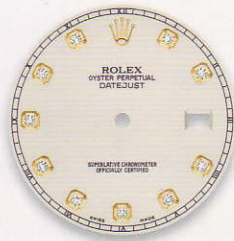

ivory

black roman
hour marker at 9

slate roman
hour marker at 9

G
champagne

G
ivory

OYSTER PERPETUAL DATEJUST II

Ø 41 mm

116334