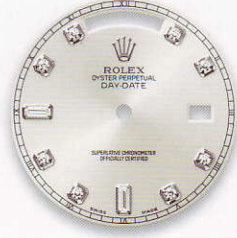

rhodium
roman

silver

white
roman

ice blue gem-set roman
(platinum only)

A
black

A - ice blue
(platinum only)

A
silver

black enamel
paved hour markers